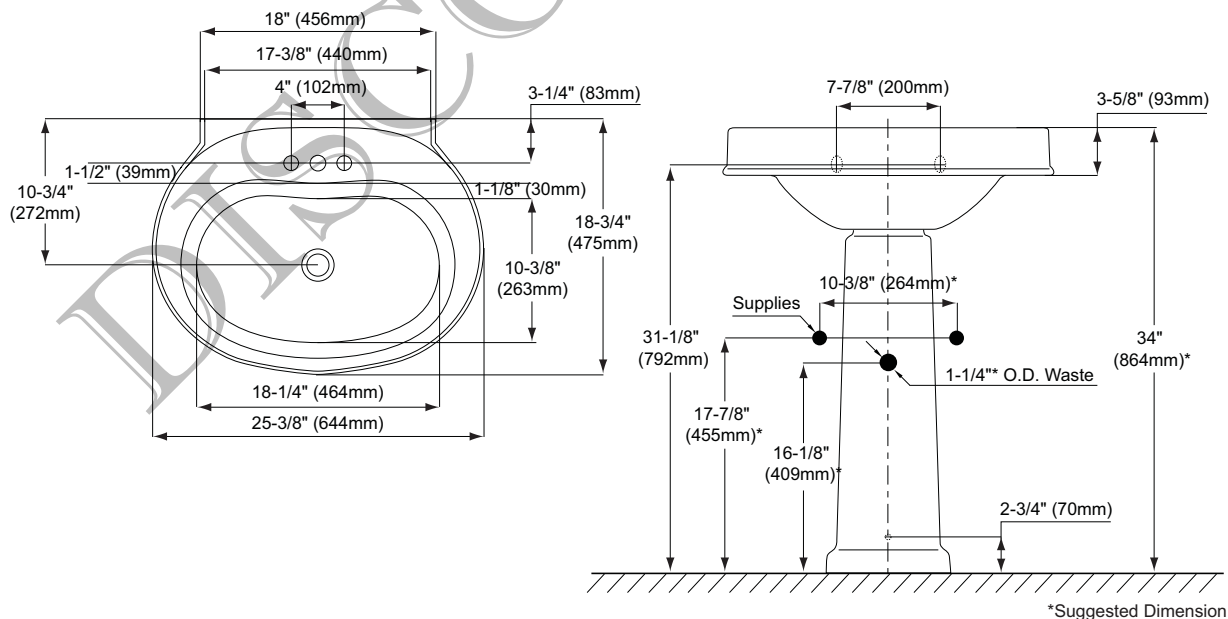

Mercer® Pedestal Lavatory

FEATURES

- 25-3/8" x 18-3/4"
- Contemporary styling
- 34" Universal Height for maximum comfort
- Rear overflow
- Vitreous china pedestal and lavatory combination complete with mounting hardware

PRODUCT SPECIFICATION

The lavatory shall be 25-3/8" length and 18-3/4" depth. The basin shall be 18-1/4" length and 10-3/8" width. The lavatory shall be made of vitreous china and be 34" universal height with rear overflow. Lavatory shall be TOTO Model LPT750_____.

LPT750

Mercer® Pedestal Lavatory

SPECIFICATIONS

- Waste 1-1/4" O.D.
- Size 25-3/8" L x 18-3/4" D
- Basin 18-1/4" L x 10-3/8" W
- Warranty One Year Limited Warranty
- Material Vitreous china
- Shipping Weight LT750/LT750.4/LT750.8 37.5 lbs.

PT750
22.3 lbs.

- Shipping Dimensions LT750/LT750.4/LT750.8 26" L x 9-1/2" W x 19-7/8" H

PT750
9-1/4" L x 10-1/4" W x 28" H

INSTALLATION NOTES

Requires PT750 pedestal for support. Use proper back support to mount product.